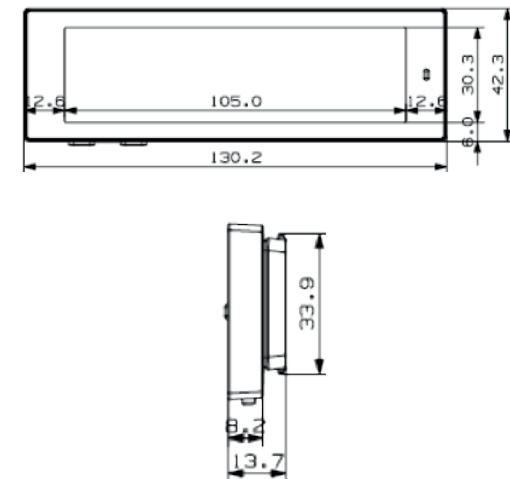

NEWTON 4.3 BWR

Technical Details

Dimensions (mm)	130.3 x 42.4 x 13.9
Button	2 Buttons
LED	7 Colors
Display Technology	Full graphic E-ink display
Active display area (mm)	105.4 x 30.7
Resolution (pixels)	522 x 152
Pixel density	125 DPI
Pixel colors	BW / BWR / BWY
Viewing angle	Nearly 180°
Usable pages	Up to 7 pages
Operating temperature	0°C to 40°C

Waterproof	IP67
Battery	2 x CR2450
Battery lifetime	10 years (7.000-10.000 updates)
Encryption	128-bit AES
Compliance	CE, ROHS, FCC
NFC	FeliCa NFC Forum Type 3
ESL operating frequency	2,4 GHz
Wireless firmware update	Yes

Technical Drawing